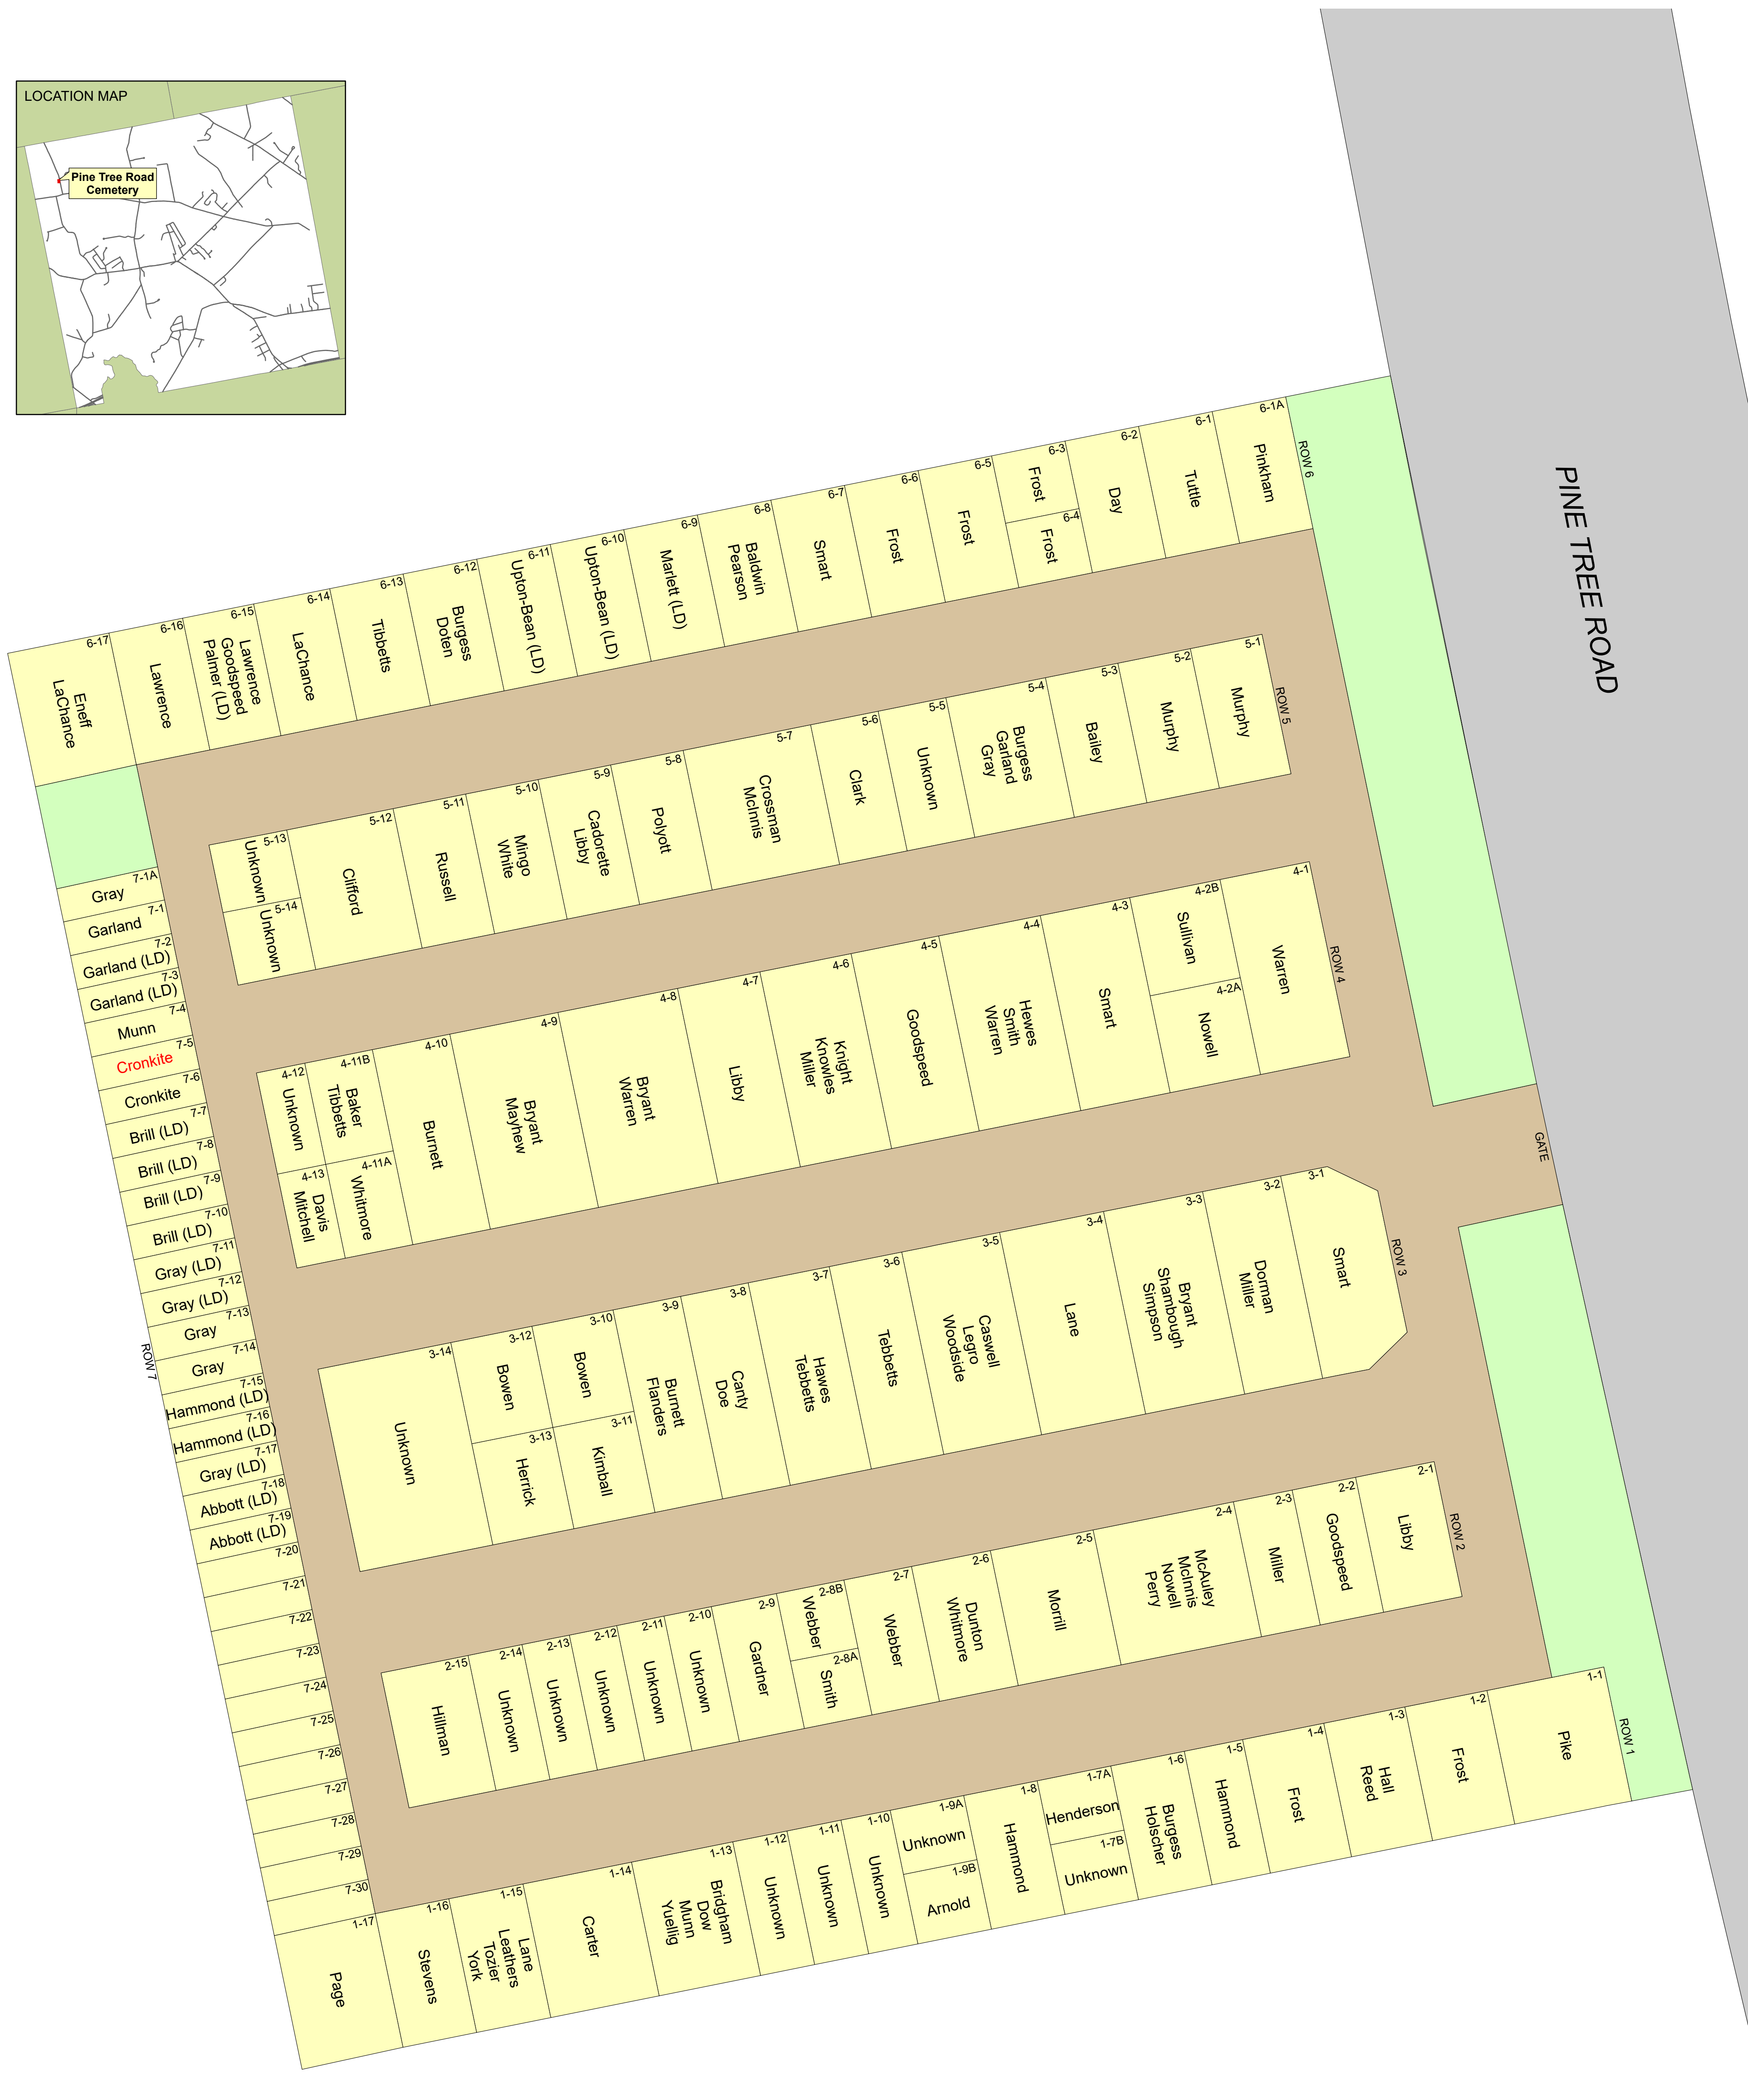

PINE TREE CEMETERY

HERMON, MAINE

0 12 24 Feet
1 inch = 12 feet

LEGEND

- Lot
 - Road/Pathway
 - Undeveloped or Unknown
- 1-1 = Row number - Lot Number
Name (LD) = Lot Deed

Source: Town of Hermon and J. W. Sewall Co.
Prepared by the Town of Hermon GIS Office
Map revised: June, 2023

Lots depicted on this map are not drawn to exact lot size, but rather is a representation of where the lot is located. Some lot numbers may be out of sequence in order to match the deed.